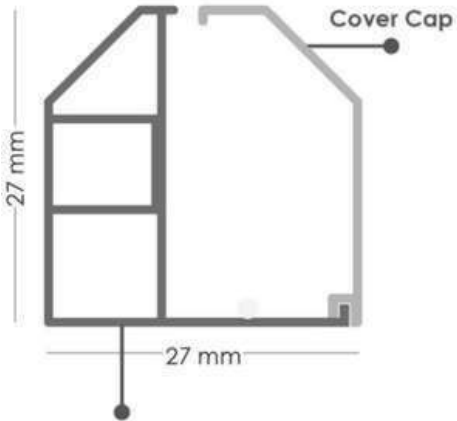

Aluminium Channel