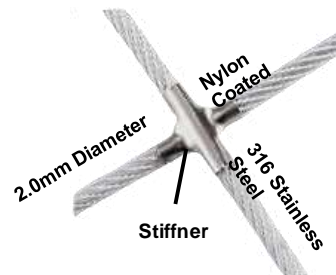

Cable Specifications