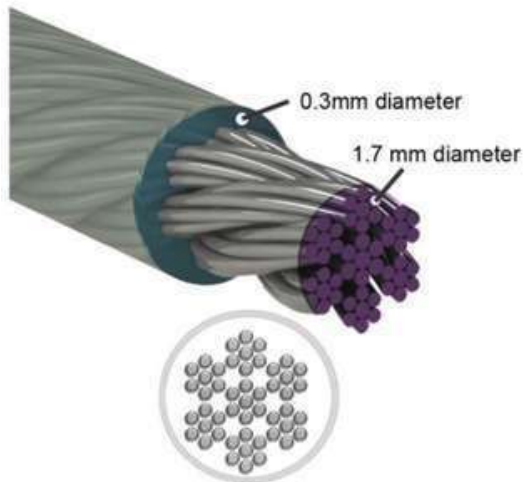

ZERO MAINTENANCE

FEATURES OF INVISIBLE GRILLES

Secure Space Projects

Cutting Edge Modern Safety

TECHNICAL SPECIFICATIONS

Aluminium Channel

Channel Specifications

Cable Specifications